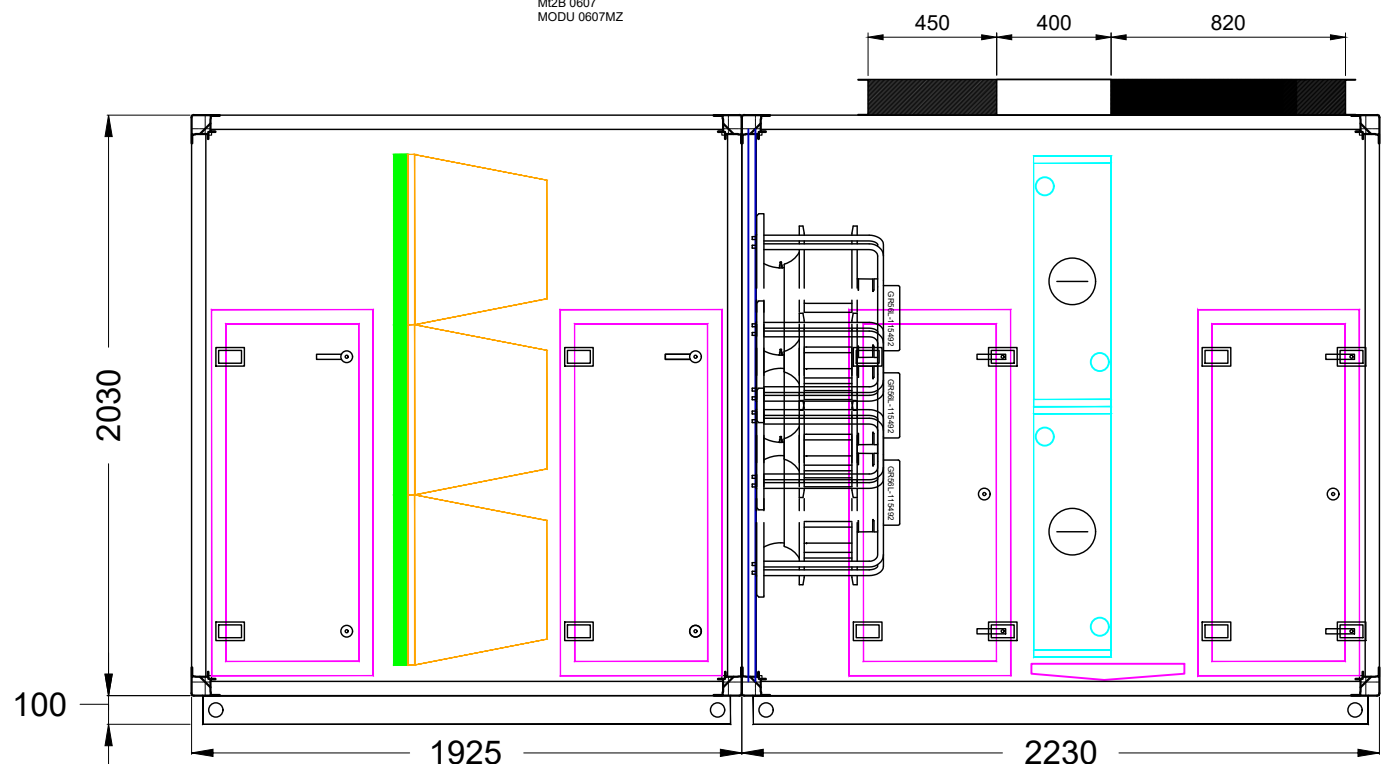

Right View

AIR DESIGN PTY. LTD. © A.C.N. 010 185 958
45 NESTOR DRIVE, MEADOWBROOK, QUEENSLAND, AUSTRALIA. 4131
TELEPHONE: (07) 32 999 888 FACSIMILE: (07) 32 999 800

UNLESS OTHERWISE SPECIFIED
DIMENSIONS ARE IN MILLIMETERS
BREAK AND DEBUR ALL SHARP EDGES

DO NOT SCALE DRAWING

Rev	By	Date	Description
00	Toh	22/11/2017	Initial Released

DRAWN: Toh	DATE: 22/11/2017
CHKED: --	DATE: --
APPRD: --	DATE: --

General Layout Multizone Unit -MODU 0607MZ -	
REV: 00	SCALE: N.T.S.
SIZE: A3	

DRAWING NO: -